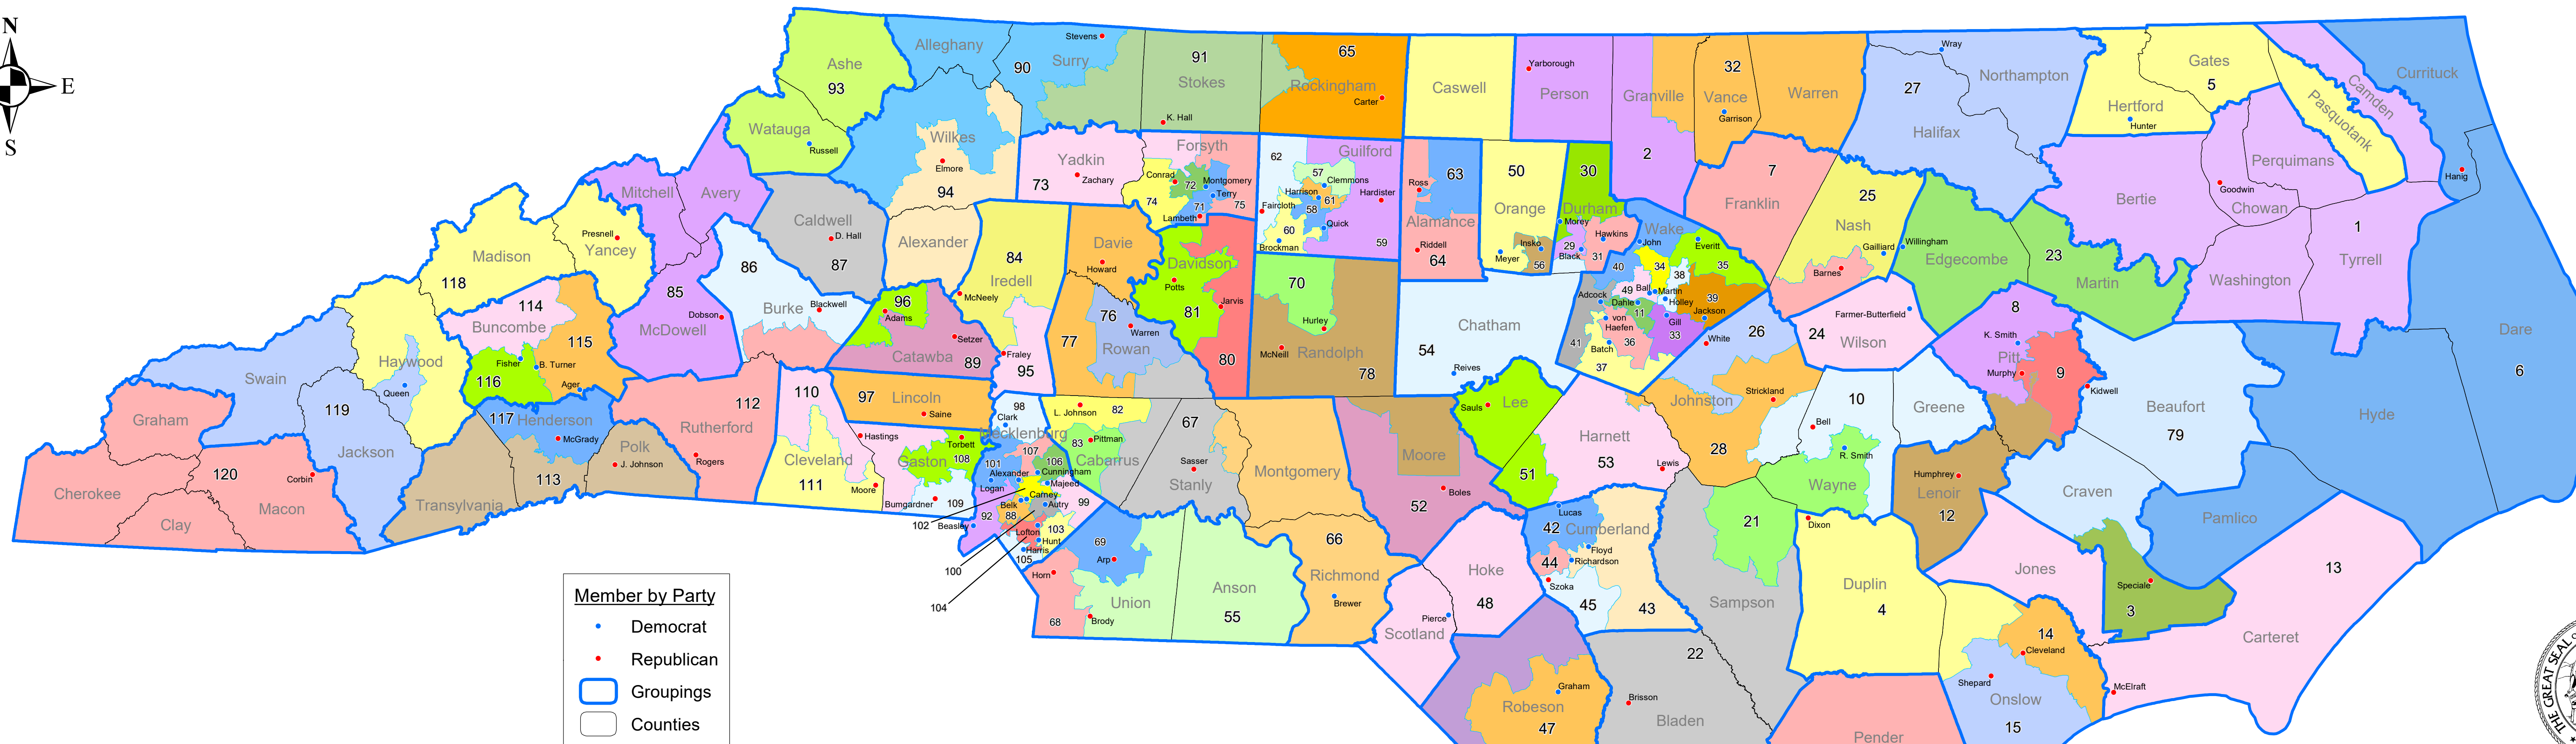

HB 1020, 2nd Edition - 2019 House Remedial Map

Charlotte

Greensboro - Winston-Salem

Southeast North Carolina